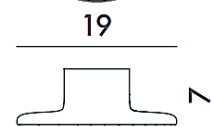

Brand: **KARTELL**
Item type: Coat Hanger
Item code: 4752/VE
Designer: Patricia Urquiola
Color: Green
Dimension: Ø19 x 6 cm

0.36

Please click the link for more option and finishes:

https://www.kartell.com/IT/it/patricia-urquiola/jellies-coat-hangers/04752?variantName=x_colorVariant&variantValue=VE